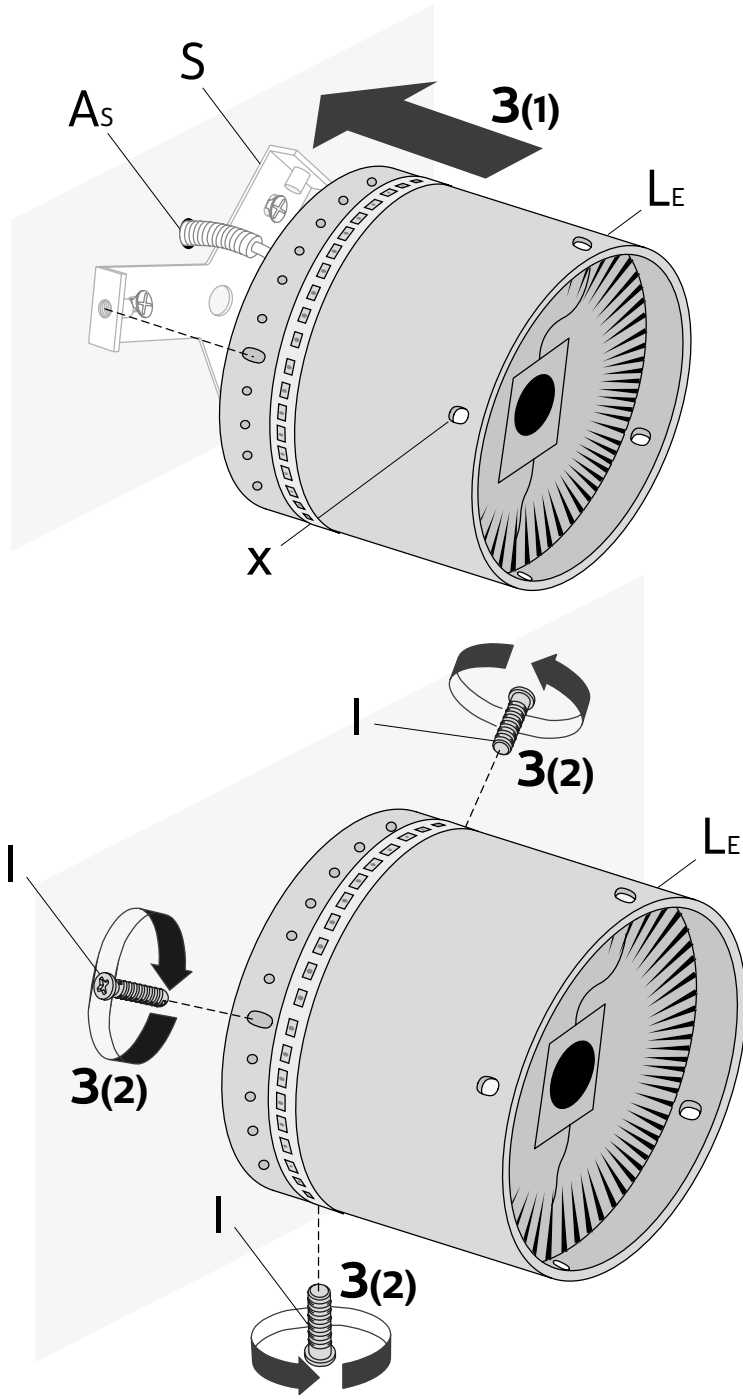

220-240V - LED/strip LED dimmable (phase cut dimmer)
frontal LED 13W, 1520lumen, 3000K/2700K CRI>80
backlight strip LED 3W, 280lumen, 3000K/2700K CRI>80

C - 01

2x **f**

1x **S**

3x **I**

4x **M**

positioning