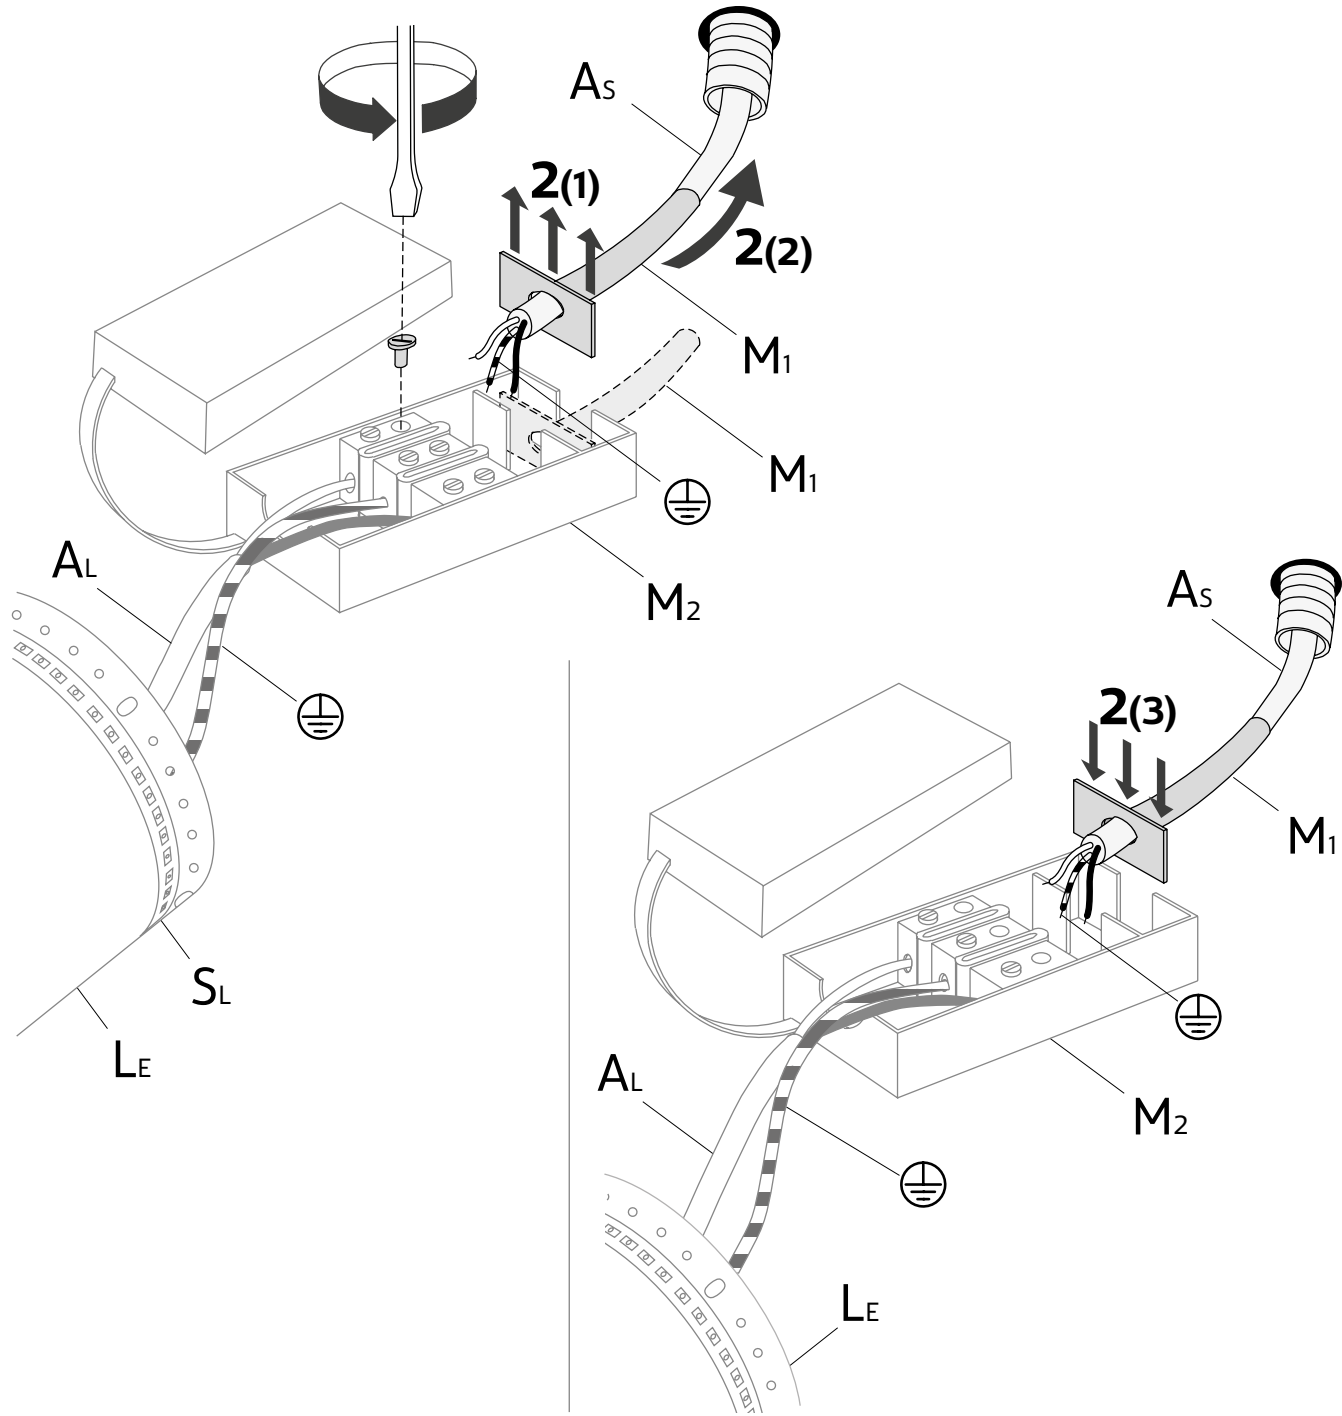

220-240V - LED/strip LED dimmable (phase cut dimmer)
frontal LED 13W, 1520lumen, 3000K/2700K CRI>80
backlight strip LED 3W, 280lumen, 3000K/2700K CRI>80

C - 01

2x **f**

1x **S**

3x **I**

4x **M**

positioning