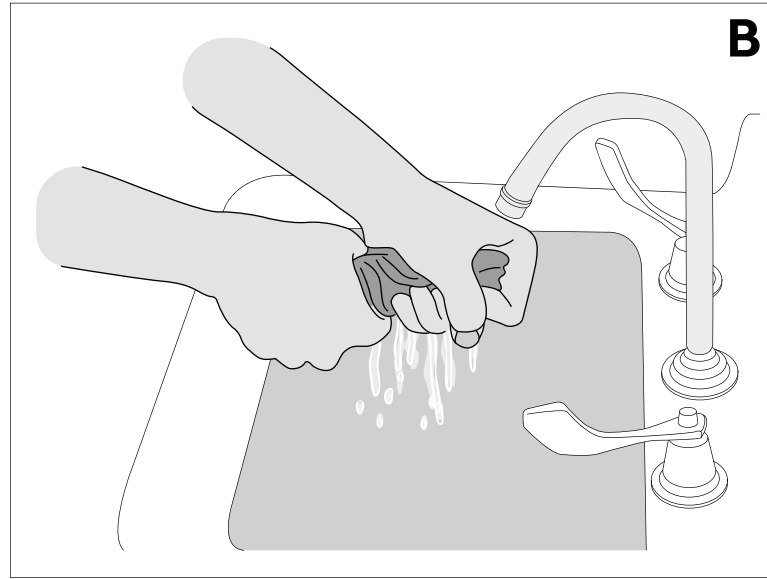

220-240V - LED/strip LED dimmable (phase cut dimmer)
frontal LED 13W, 1520lumen, 3000K/2700K CRI>80
backlight strip LED 3W, 280lumen, 3000K/2700K CRI>80

C - 01

2x **f**

1x **S**

3x **I**

4x **M**

positioning