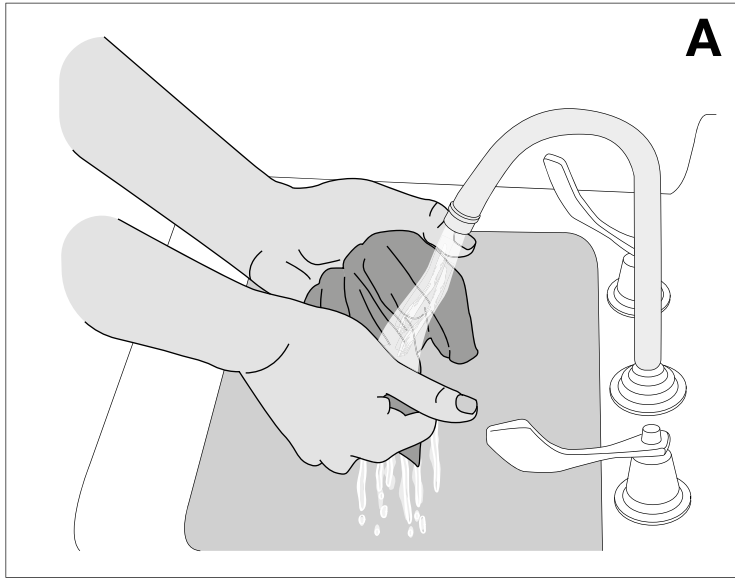

220-240V - LED/strip LED dimmable (phase cut dimmer)
frontal LED 13W, 1520lumen, 3000K/2700K CRI>80
backlight strip LED 3W, 280lumen, 3000K/2700K CRI>80

C - 01

2x **f**

1x **S**

3x **I**

4x **M**

positioning