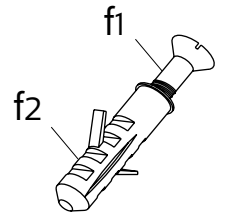

220-240V - LED/strip LED dimmable (phase cut dimmer)
frontal LED 13W, 1520lumen, 3000K/2700K CRI>80
backlight strip LED 3W, 280lumen, 3000K/2700K CRI>80

C - 01

2x **f**

1x **S**

3x **I**

4x **M**

positioning