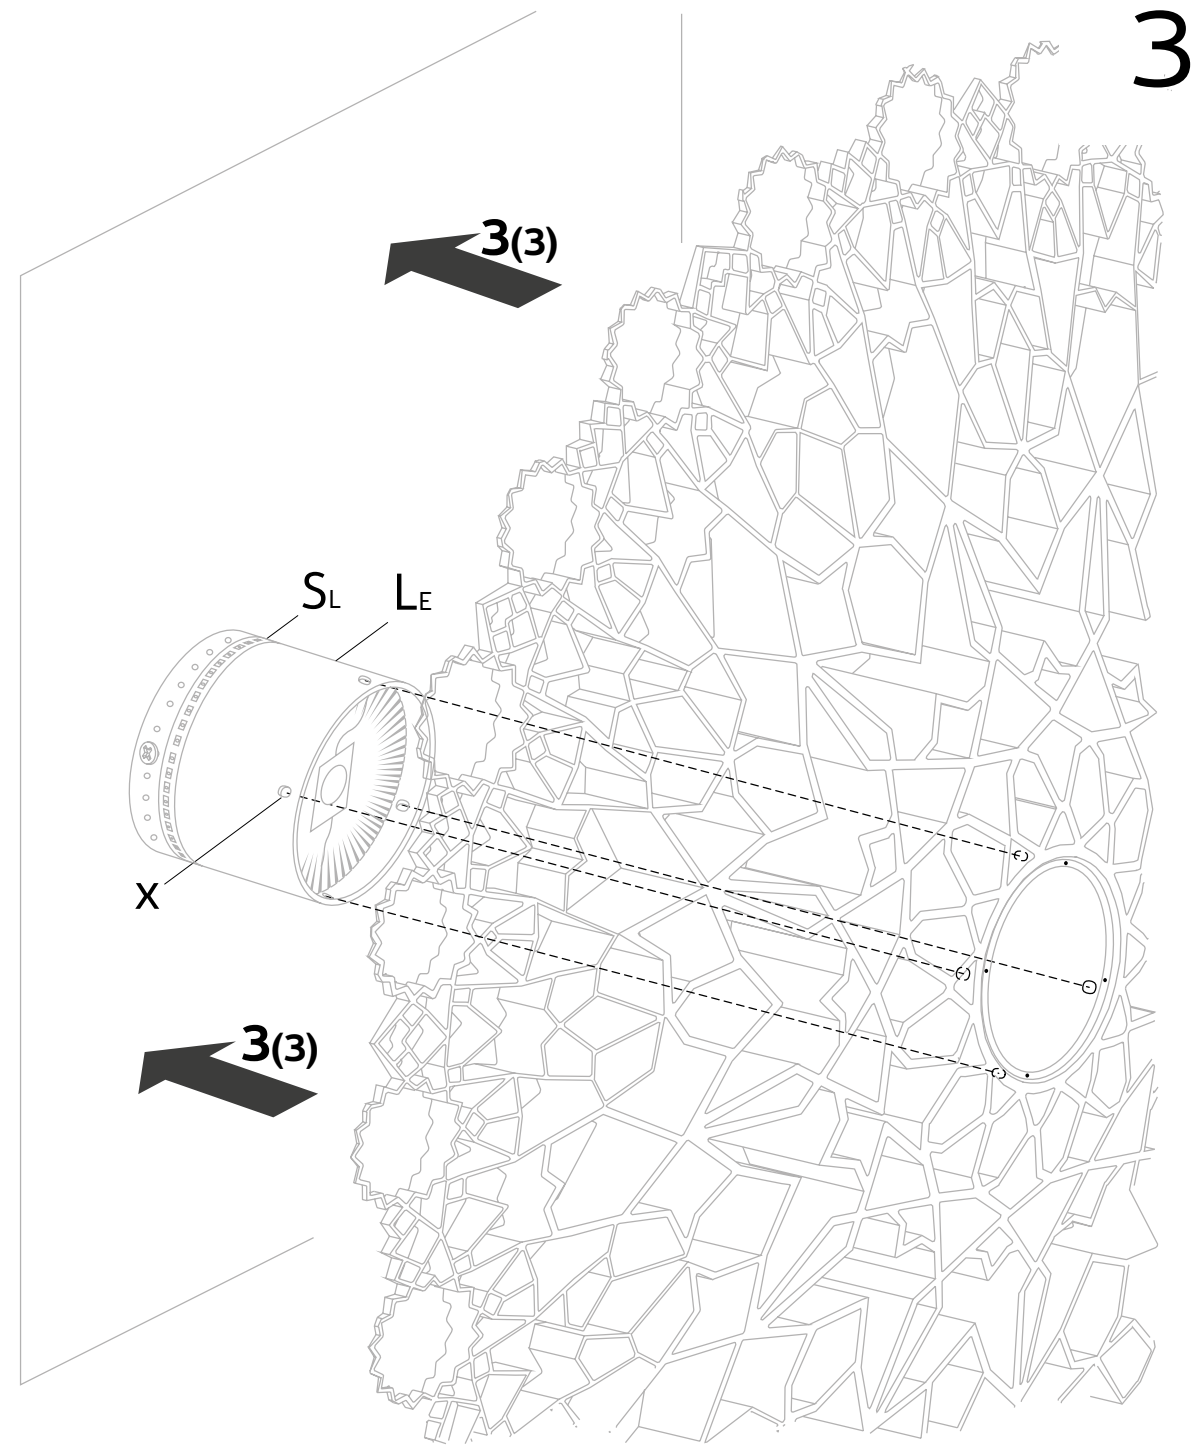

220-240V - LED/strip LED dimmable (phase cut dimmer)
frontal LED 13W, 1520lumen, 3000K/2700K CRI>80
backlight strip LED 3W, 280lumen, 3000K/2700K CRI>80

C - 01

2x **f**

1x **S**

3x **I**

4x **M**

positioning