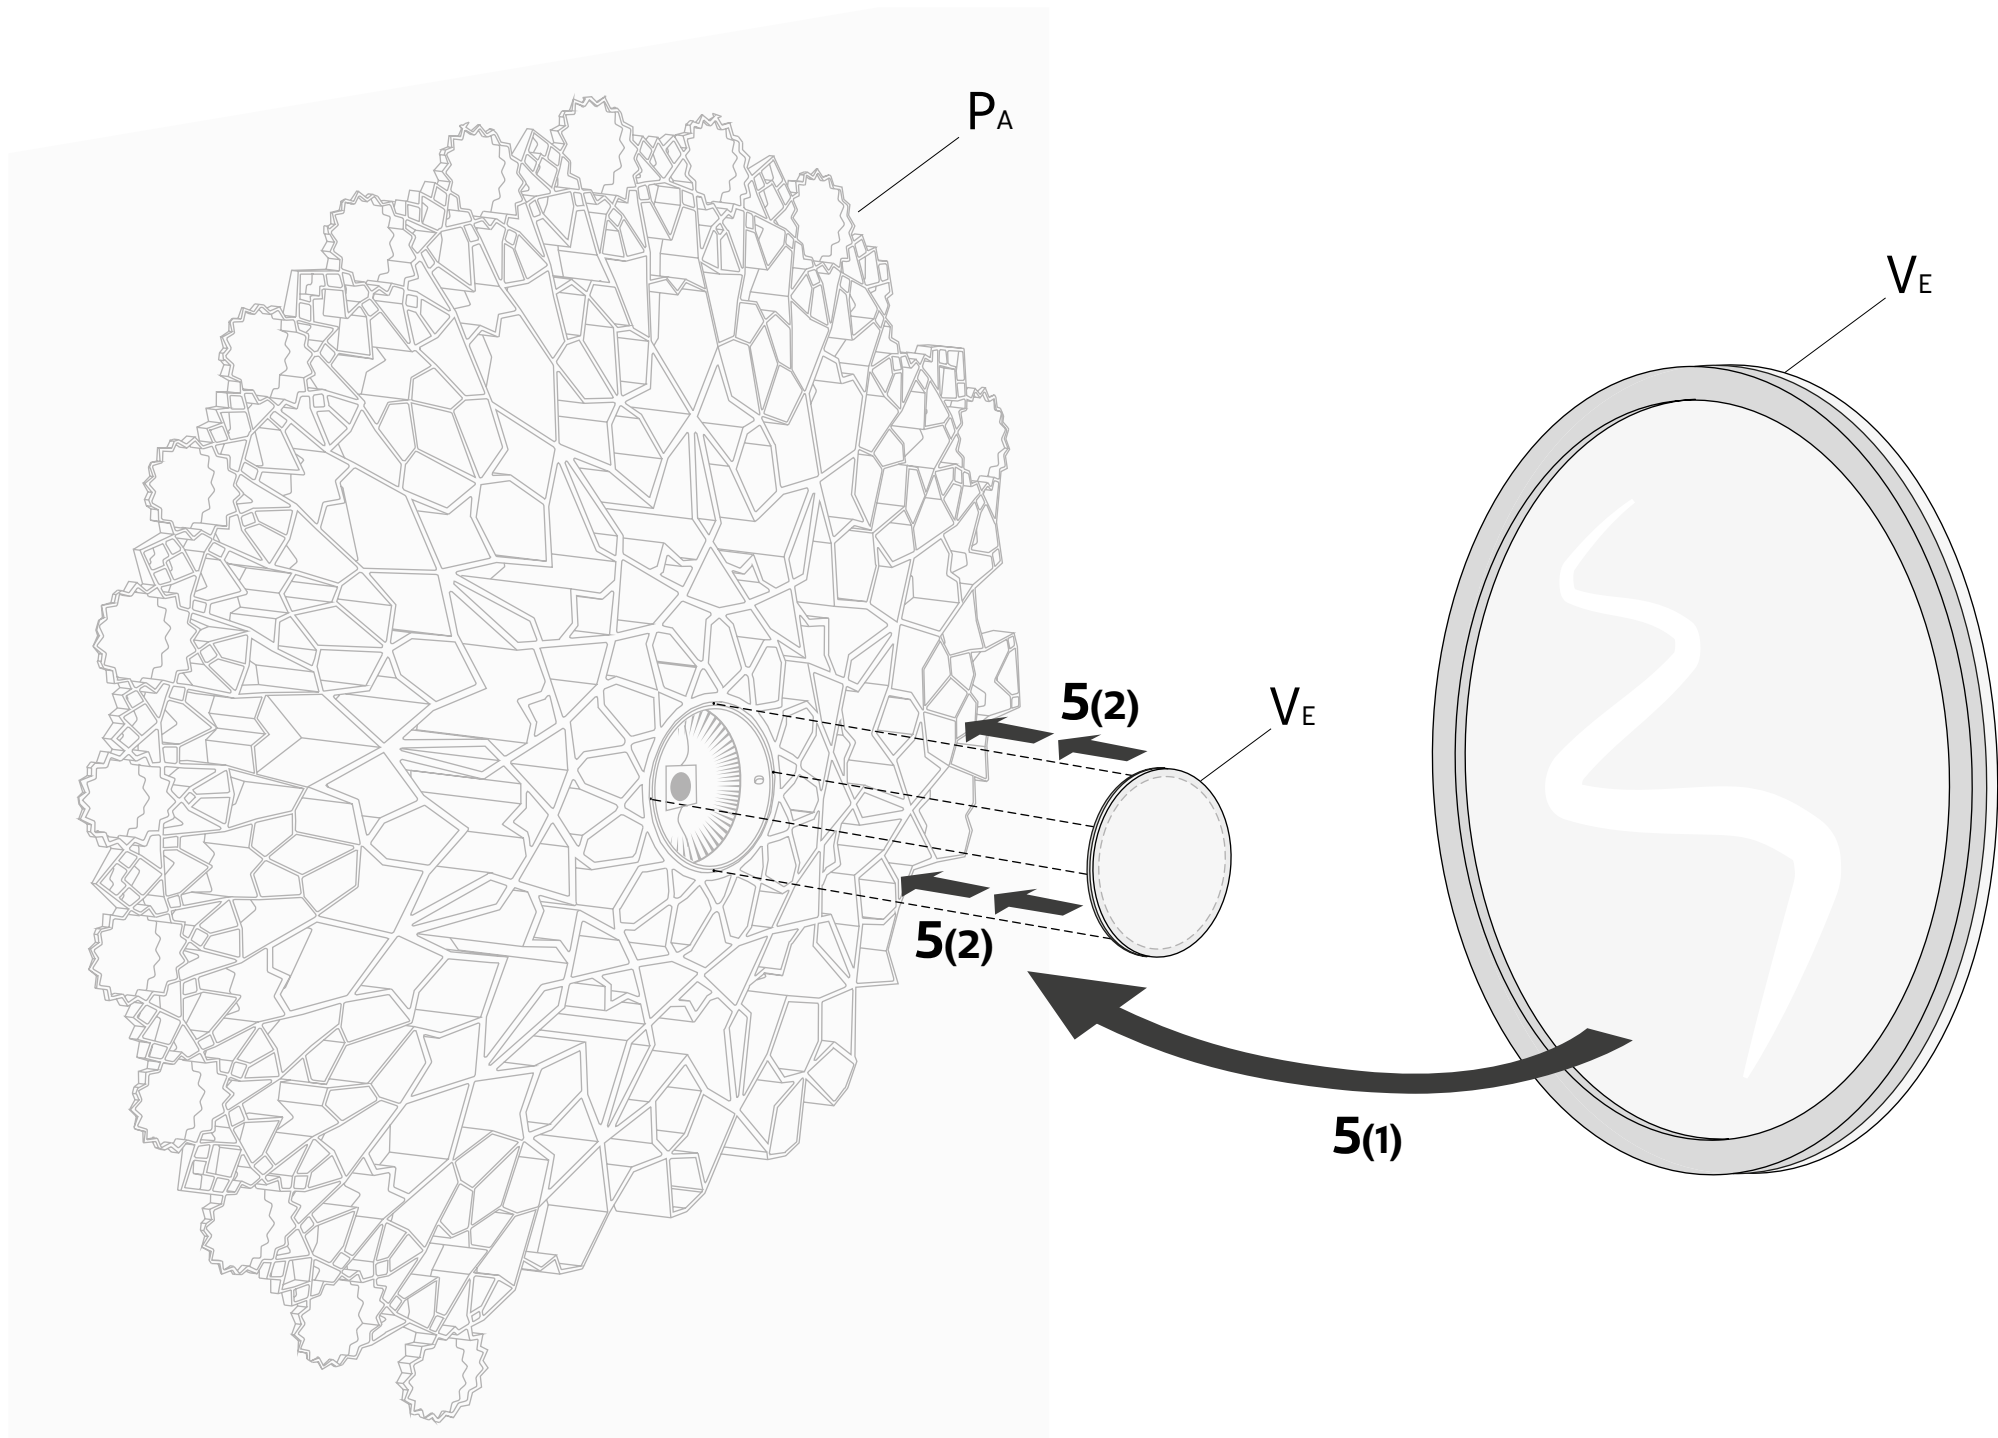

220-240V - LED/strip LED dimmable (phase cut dimmer)
frontal LED 13W, 1520lumen, 3000K/2700K CRI>80
backlight strip LED 3W, 280lumen, 3000K/2700K CRI>80

C - 01

2x **f**

1x **S**

3x **I**

4x **M**

positioning