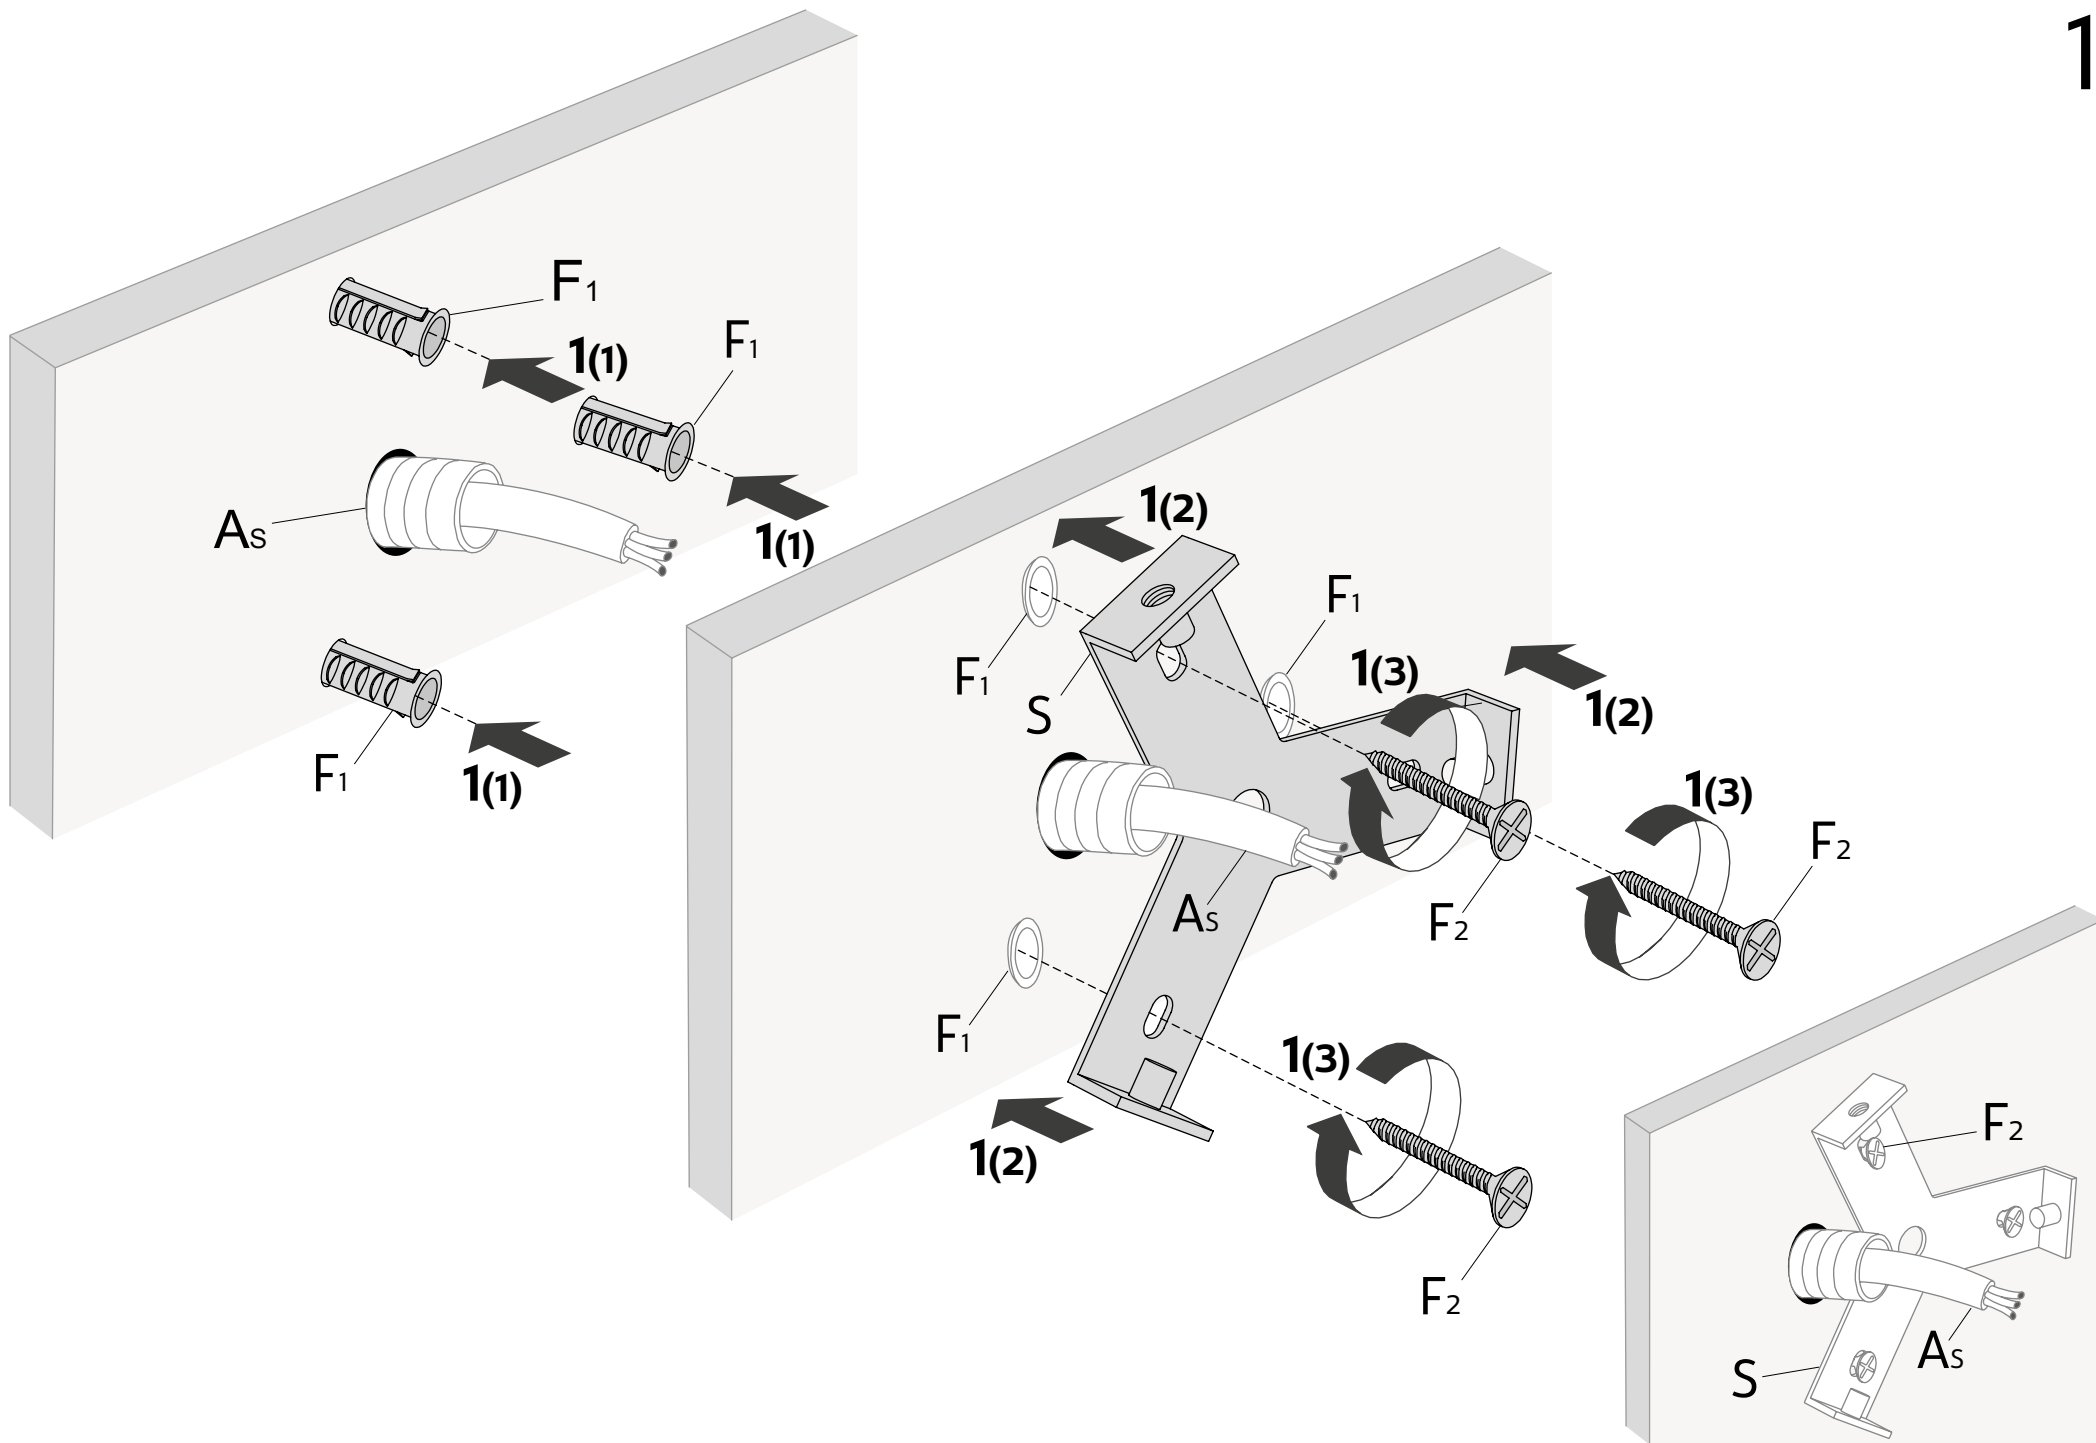

220-240V - LED/strip LED dimmable (phase cut dimmer)
frontal LED 13W, 1520lumen, 3000K/2700K CRI>80
backlight strip LED 3W, 280lumen, 3000K/2700K CRI>80

C - 01

2x **f**

1x **S**

3x **I**

4x **M**

positioning