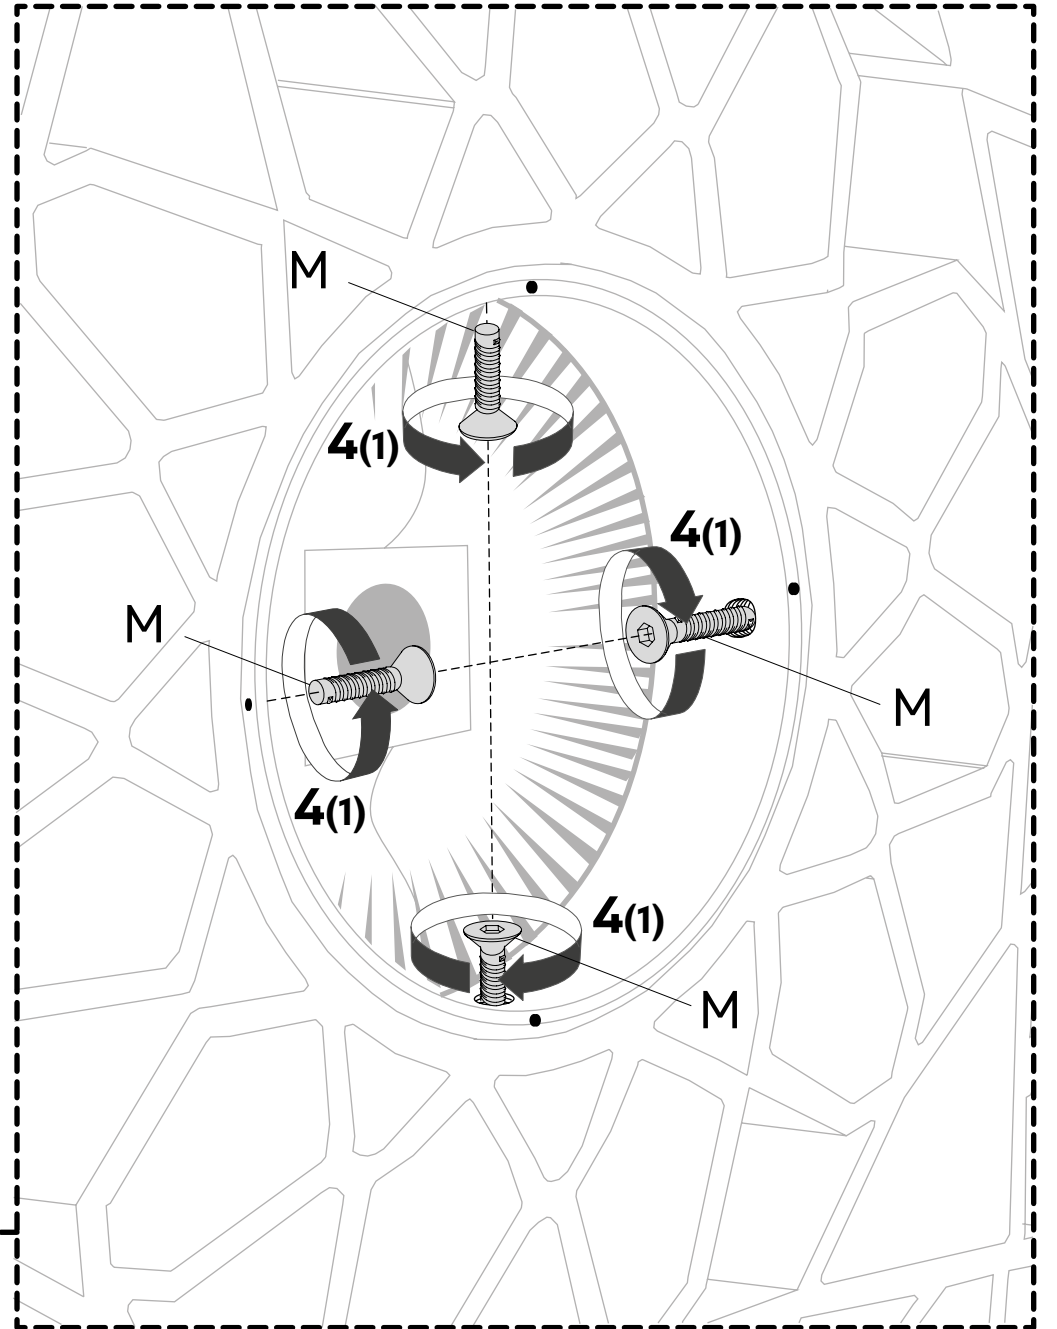

220-240V - LED/strip LED dimmable (phase cut dimmer)
frontal LED 13W, 1520lumen, 3000K/2700K CRI>80
backlight strip LED 3W, 280lumen, 3000K/2700K CRI>80

C - 01

2x **f**

1x **S**

3x **I**

4x **M**

positioning