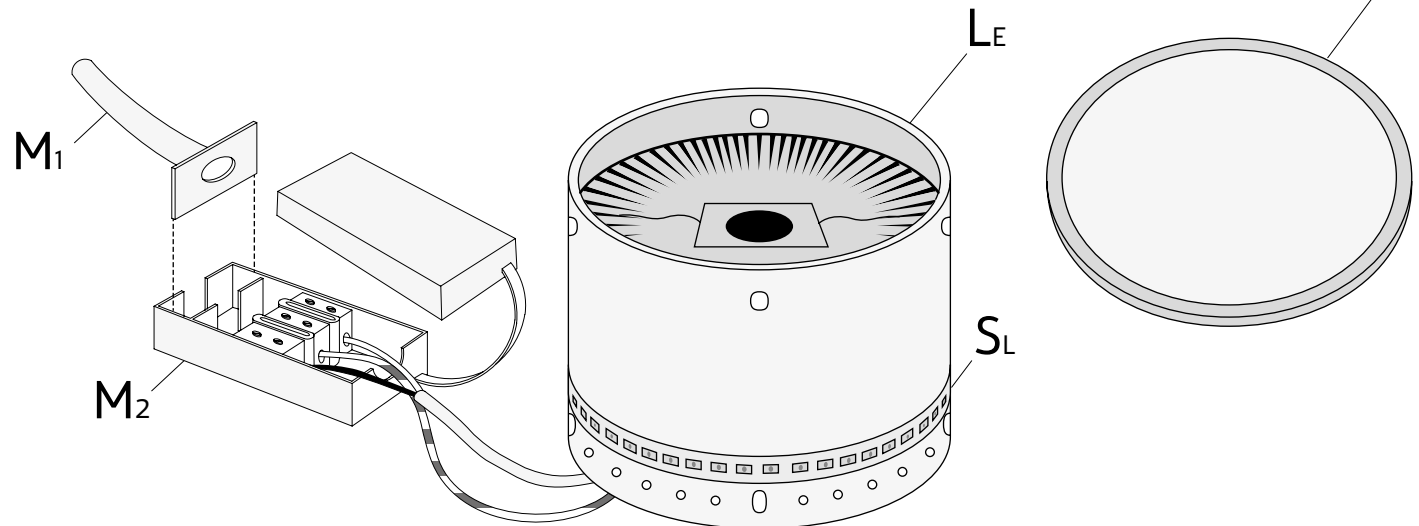

220-240V - LED/strip LED dimmable (phase cut dimmer)
frontal LED 13W, 1520lumen, 3000K/2700K CRI>80
backlight strip LED 3W, 280lumen, 3000K/2700K CRI>80

C - 01

2x **f**

1x **S**

3x **I**

4x **M**

positioning