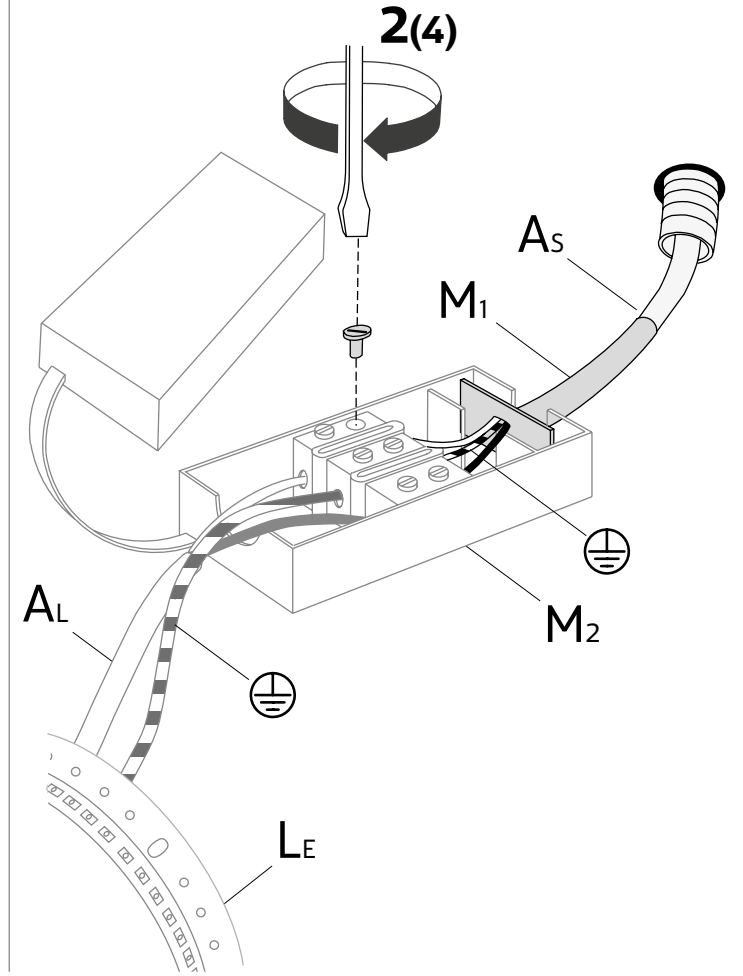

220-240V - LED/strip LED dimmable (phase cut dimmer)
frontal LED 13W, 1520lumen, 3000K/2700K CRI>80
backlight strip LED 3W, 280lumen, 3000K/2700K CRI>80

C - 01

2x **f**

1x **S**

3x **I**

4x **M**

positioning